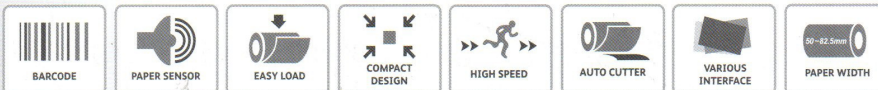

Thermal Printer POS Printer

K3 Series

OKPOS

OK30

- High speed printing : 200mm/sec.
- Paper width adjustable 50~82.5mm
- Various interface - Standard USB& Serial, parallel, Ethernet 10/100T, Wi-Fi(802.11b)
- Energy star qualified for power efficiency

SPECIFICATIONS

PRINTING		INTERFACE	
METHOD	Direct Thermal	USB (B type) + Serial(9Pin DSUB + RJ45) / Centronics Parallel / Ethernet / 25Pin Serial / WLAN Card	
SPEED	Max. 200mm/sec.		
WIDTH	72mm(576 Dots/Line)		
RESOLUTION	180DPI		
PAPER		EMULATION	
TYPE	Thermal Paper	ESC/POS Command Compatible	
WIDTH	50mm ~ 82.5mm		
THICKNESS	0.06mm ~ 0.09mm		
ROLL DIAMETER	Max. ø 80.0mm		
ROLL CORE INNER	12.5mm ± 0.5mm		
RELIABILITY		DRIVER	
TPH LIFE	160km	Windows Printer Driver (7, XP, 2000, 2003, VISTA), WEPOS, OPOS, Linux, JavaPOS	
MCBF	60,000,000Lines		
AUTO CUTTER		POWER	
1,500,000Cuts(Guillotine)		TYPE	External SMPS
SENSOR		AC	100~240V 50/60Hz
STANDARD	Paper End, Paper Low, Cover Open	DC	24V / 1.5A
OPTION	Black Mark Sensor	TEMPERATURE	
		OPERATION	0 ~ 45°C
		STORAGE	-20 ~ 60°C
		DIMENSION	
		155 × 197 × 152 mm (W × D × H)	
		WEIGHT	
		1.6kg	
		COLOR	
		White, Black	

OKPOS

OKPOS Co., Ltd.

153-801 #801,802 ACE High-END TOWER 6th ,60-25
Gasam-dong, Geumchun-gu, Seoul, Korea
Tel_82.1566.9051 Fax_82.6299.5447
www.okpos.co.kr

HI-YOTA TECHNOLOGY
Blk 3006, UBI Road 1
#03-368 Singapore 408700
Tel: 6748 9360 HP: 9673 9064
Email : hiyota@singnet.com.sg
Web : www.hiyota.com.sg
Co Reg No: 52974538X