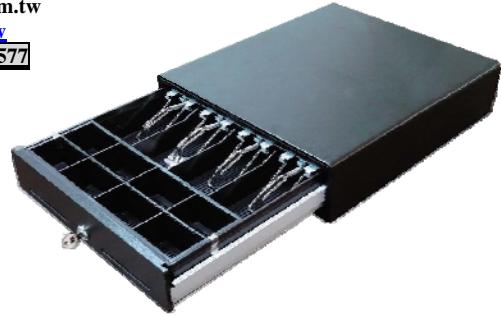

BIRCH TECHNOLOGY INC

7F-13, No#79, Shin Tai Wu Road, Sec1,
Hsichih, Taipei Hsien, Taiwan

TEL: +886-2-2698-9596 (10 lines)

FAX: +886-2-2698-9597

e-mail: sales@mail.birch.com.tw

<http://www.birch.com.tw>

Direct Fax: +886-2-2698-9577

Compact and Metal Bill Click Drawer

Specification for Product

POS-501 and POS-503 series

	POS-501	POS-503
Size	350mm(W) X 405mm(L) X 90mm(H)	
Gross weight	5.1 KGS	
Net Weight	4.3KGS	
Capacity of Bill and coins	4x bill , 8x coins	
Check slot	2	
Type of keylock	3-station keylock	
Colors	Black or Beige	
Material	Metal	
Bill click	Metal	
Inner tray material	Plastic	
Micro-switch	Optional	
Interfaces	RS-232 Interface	Printer interface
Numbers of key	50	
Power adapter	RS-232Interface : 12V 1A,	Printer interface : None