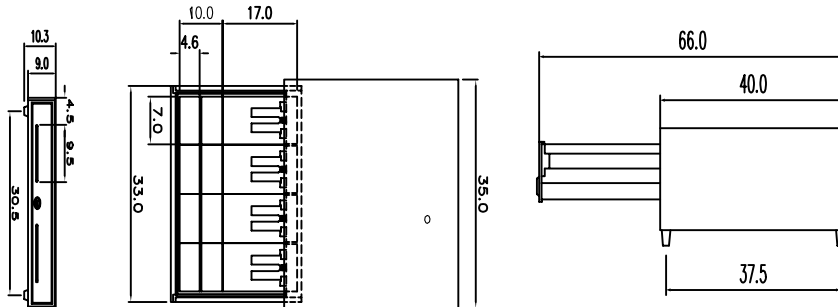

Specifications are subject to change without prior notice

Contact us for details